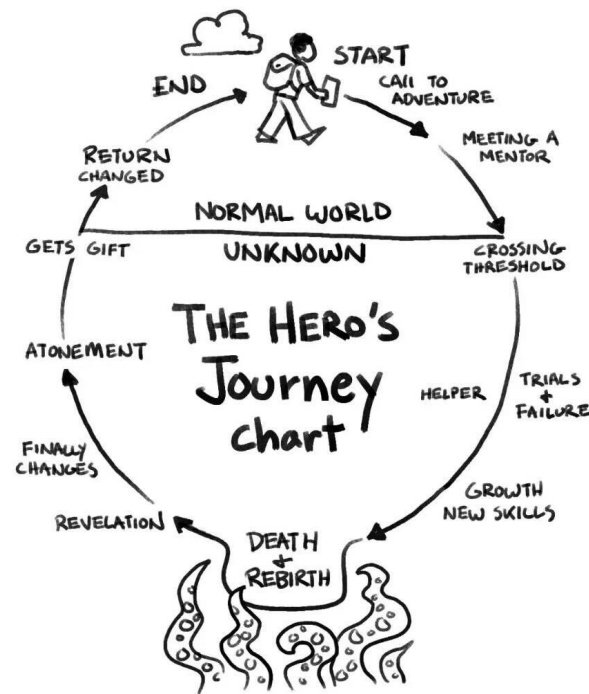

Film Title: \_\_\_\_\_

Logline: \_\_\_\_\_

When (inciting incident), (hero) struggles against (antagonistic force) in order to (goal) before (stakes are lost).

### Story Arc

### Primary Character's Journey

- Start: \_\_\_\_\_
- Call to Adventure: \_\_\_\_\_
- Mentor: \_\_\_\_\_
- Crossing Threshold: \_\_\_\_\_
- Trials & Failure: \_\_\_\_\_
- Helper: \_\_\_\_\_
- Growth: \_\_\_\_\_
- Death & Rebirth: \_\_\_\_\_
- Revelation: \_\_\_\_\_
- Final Changes: \_\_\_\_\_
- Atonement: \_\_\_\_\_
- Gift: \_\_\_\_\_
- Return: \_\_\_\_\_
- End: \_\_\_\_\_

### Primary Character Arcs

Change

Steadfast

Positive	Name: _____	Name: _____
	Name: _____	Name: _____
	Name: _____	Name: _____
Negative	Name: _____	Name: _____
	Name: _____	Name: _____
	Name: _____	Name: _____